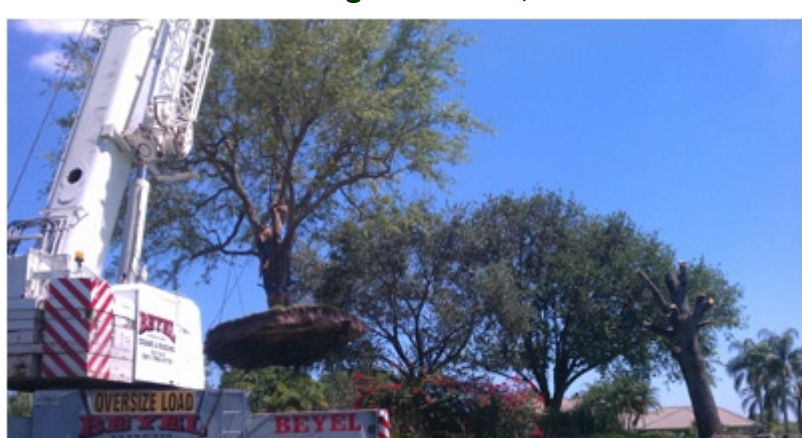

About Sutton Consulting Arborist's, Inc.

John has been in the arboricultural industry for over 37 years and has always been interested in trees. As a boy growing up in West Monroe, Louisiana, he helped his father in their family-owned sawmill. It was there he began to learn about trees - everything from forest survey and logging, to cutting timber for finished products. After serving in the US Air Force, he returned to the tree business in Birmingham, Alabama where he worked as a tree climber. In 1986, John was certified as an arborist by the Louisiana Department of Agriculture and Forestry, and in 1992 he became an ISA Certified Arborist through the International Society of Arboriculture. In 1988, John moved to South Florida and

worked as a foreman with a local tree service before launching his own business, Sutton Consulting Arborist, Inc. in 1996...., He became a Certified Landscape Inspector through the Landscape Inspectors Association of Florida in 2002, and in 2006 became a graduate of The American Society of Consulting Arborist Academy. Over time, John has enhanced his practical experience with formal education by attending numerous seminars including University of Florida Tropical Palms and Cycads Short Course (Fall 1997), Broward County Tree and Landscape Ordinance Seminar (Spring 2000), Florida Trees 2001-2011, Trees of Florida 2004-2006, various courses on tree Appraisals, Native Habitats and Current Utility Arboriculture. He continues his education annually through various seminars and workshops.

A History of Projects both Large and Small

John's professional experience has been earned while working in varying inter-regional climates from North Carolina to California and Florida to the Caribbean. John has served invaluable consulting roles in a wide variety of landscaping projects from golf course construction and industrial park development to college campuses. In addition, he provides advice for the care of many historical and champion trees such as The Champion Green Buttonwood tree located in Palm Beach, Florida which is the oldest and largest of its kind in the United States. John's arboricultural expertise has helped many clients achieve and maintain acres of flourishing flora and trees, most notably Trump International Golf Club, The Boca Resort and Club, and The Breakers Resort of Palm Beach. After the 2004-05 hurricanes, hundreds of Resorts and golf courses from Orlando to Key West were appraised for damages to trees and landscapes by John and his company, Sutton Consulting Arborist, Inc.

A History of Projects both Large and Small