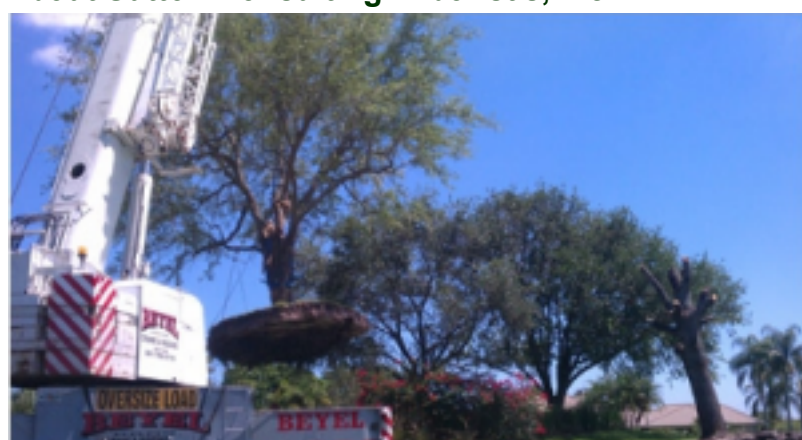

About Sutton Consulting Arborist's, Inc.

John has been in the arboricultural industry for over 37 years and has always been interested in trees. As a boy growing up in West Monroe, Louisiana, he helped his father in their family-owned sawmill. It was there he began to learn about trees - everything from forest survey and logging, to cutting timber for finished products. After serving in the US Air Force, he returned to the tree business in Birmingham, Alabama where he worked as a tree climber. In 1986, John was certified as an arborist by the Louisiana Department of Agriculture and Forestry, and in 1992 he became an ISA Certified Arborist through the International Society of Arboriculture. In 1988, John moved to South Florida and

worked as a foreman with a local tree service before launching his own business, Sutton Consulting Arborist, Inc. in 1996.... He became a Certified Landscape Inspector through the Landscape Inspectors Association of Florida in 2002, and in 2006 became a graduate of The American Society of Consulting Arborist Academy. Over time, John has enhanced his practical experience with formal education by attending numerous seminars including University of Florida Tropical Palms and Cycads Short Course (Fall 1997), Broward County Tree and Landscape Ordinance Seminar (Spring 2000), Florida Trees 2001-2011, Trees of Florida 2004-2006, various courses on tree Appraisals, Native Habitats and Current Utility Arboriculture. He continues his education annually through various seminars and workshops.

John's professional experience has been earned while working in varying inter-regional climates from North Carolina to California and Florida to the Caribbean. John has served invaluable consulting roles in a wide variety of landscaping projects from golf course construction and industrial park development to college campuses. In addition, he provides advice for the care of many historical and champion trees such as The Champion Green Buttonwood tree located in Palm Beach, Florida which is the oldest and largest of its kind in the United States. John's arboricultural expertise has helped many clients achieve and maintain acres of flourishing flora and trees, most notably Trump International Golf Club, The Boca Resort and Club, and The Breakers Resort of Palm Beach. After the 2004-05 hurricanes, hundreds of Resorts and golf courses from Orlando to Key West were appraised for damages to trees and landscapes by John and his company, Sutton Consulting Arborist, Inc.

A History of Projects both Large and Small